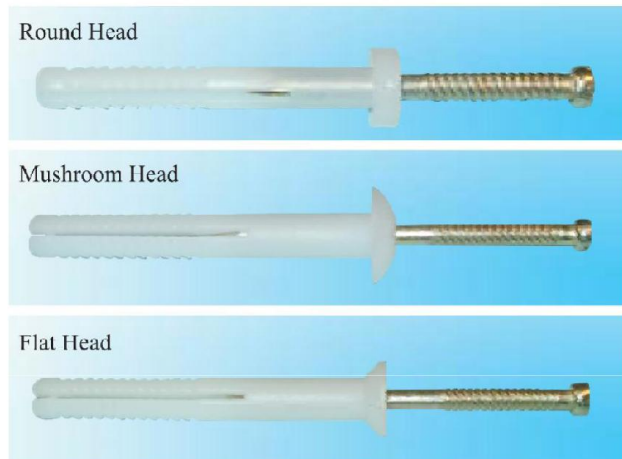

苏州金宝贝五金有限公司

Suzhou Gemic Hardware Co., Ltd

NYLON NAIL IN ANCHOR

Nylon Nail Anchors are ideal for a wide variety of light load fastening in wood, hardboard, plaster, metal, cinder block, brick, slate, marble, plastic, tile, glass and concrete. Its unique design allows the nail to expand the anchor uniformly in the hole.

Code No.	Anchor Size	Anchor Dia	Length	Qty(pcs) Box / Ctn
80A0520	3/16" x 3/4"	4.8	19	100 / 1000
80A0525	3/6" x 1"	4.8	25	100 / 1000
80A0540	3/16" x 1-1/2"	4.8	38	100 / 1000
80A0620	1/4" x 3/4"	6.3	19	100 / 1000
80A0625	1/4" x 1"	6.3	25	100 / 1000
80A0640	1/4" x 1-1/2"	6.3	38	100 / 1000
80A0645	1/4" x 1-3/4"	6.3	45	100 / 1000
80A0650	1/4" x 2"	6.3	50	100 / 1000
80A0675	1/4" x 3"	6.3	75	100 / 1000